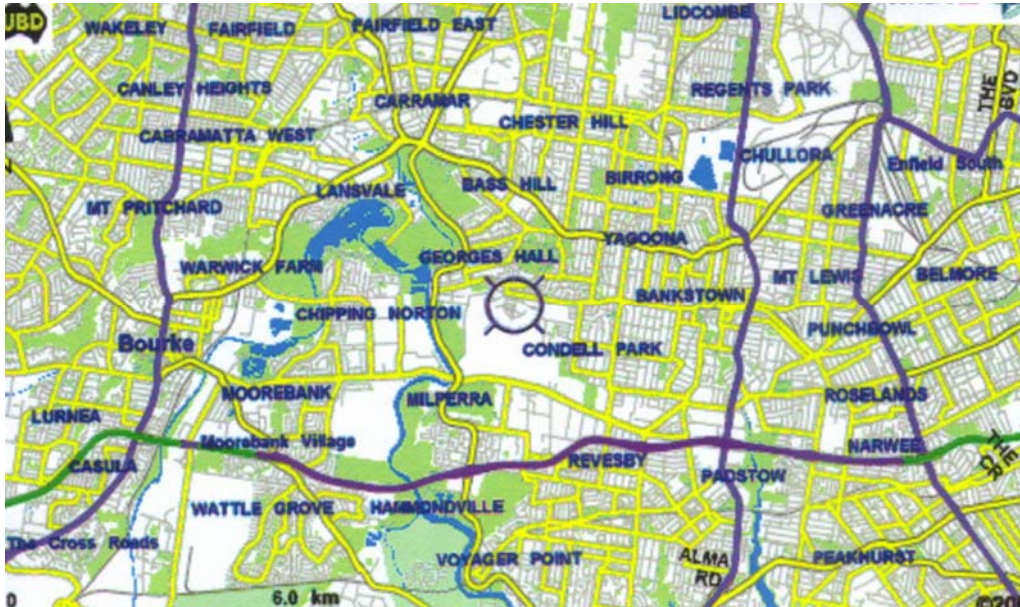

Training Center location

The Australian Aerospace facility is situated at 616 Comper Street on Bankstown Airport in South-West Sydney. See the map below.

Enter the airport from Marion Street on the Northern side of the airport take the third left onto Comper Street. See the map below.